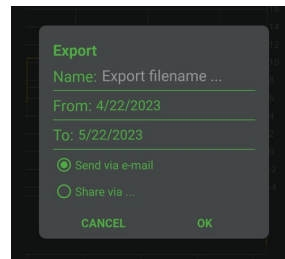

3 Select send via email and then OK