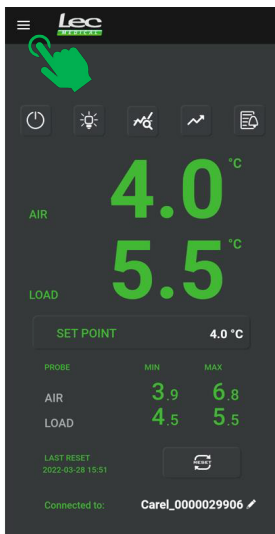

6 EXAMPLE OF A TEMPERATURE DATA REPORT

Here is an example of the temperature data report you will receive via email:

▲	A	B	C	D
2152	12/8/2022 7:20:00 AM			
2153	12/8/2022 7:40:00 AM			
2154	12/8/2022 8:00:00 AM			
2155	12/8/2022 8:20:00 AM			
2156	12/8/2022 8:40:00 AM	3.9	4.4	
2157	12/8/2022 9:00:00 AM	4.4	4.8	
2158	12/8/2022 9:20:00 AM	5.8	4.8	
2159	12/8/2022 9:40:00 AM	4.7	4.9	
2160	12/8/2022 10:00:00 AM	3.3	4.9	
2161	12/8/2022 10:20:00 AM	5.9	4.8	
2162	12/8/2022 10:40:00 AM	5.3	4.8	
2163	12/8/2022 11:00:00 AM	4.7	4.8	
2164	12/8/2022 11:20:00 AM	4.0	4.8	
2165	12/8/2022 11:40:00 AM	3.3	4.9	
2166	12/8/2022 12:00:00 PM	5.1	4.8	
2167	12/8/2022 12:20:00 PM	5.9	4.8	
2168	12/8/2022 12:40:00 PM	5.7	4.8	
2169	12/8/2022 1:00:00 PM	5.4	4.8	
2170	12/8/2022 1:20:00 PM	5.2	4.8	
2171	12/8/2022 1:40:00 PM	5.0	4.8	
2172	12/8/2022 2:00:00 PM	4.8	4.8	
2173	12/8/2022 2:20:00 PM	4.7	4.8	
2174	12/8/2022 2:40:00 PM	4.6	4.8	
2175	12/8/2022 3:00:00 PM	4.4	4.8	
2176	12/8/2022 3:20:00 PM	4.3	4.8	
2177	12/8/2022 3:40:00 PM	4.1	4.8	
2178	12/8/2022 4:00:00 PM	3.9	4.8	

7 DISCONNECTING FROM THE APP

1 Press the **Menu** button

2 Select **Disconnect**