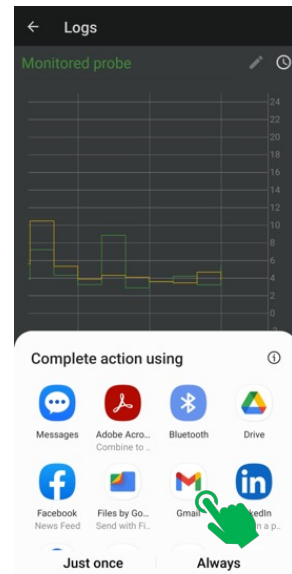

4 Complete action by selecting your preferred email account