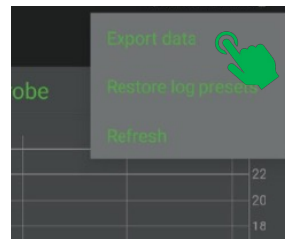

2 Select Export data