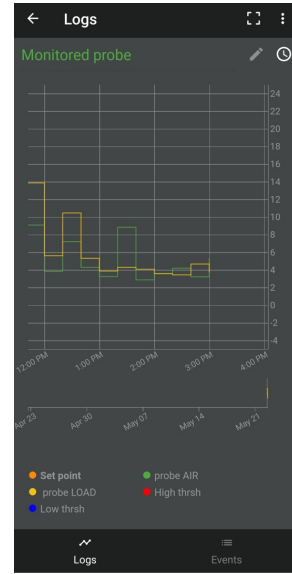

3 RESETTING MIN & MAX TEMPERATURES

1 To reset the min & max temperatures simply **press the reset button**

2 Both AIR and LOAD temperatures will be reset

NOTE: After pressing RESET the Min/Max temperatures are stored in the controller for up to 3 months on FIFO bases.

They can be retrieved and downloaded at any time.

4 VIEWING TEMPERATURE DATA

1 To view the data select the graph icon

2 When this message appears, select YES

3 When loading screen is complete, temperature data will appear.